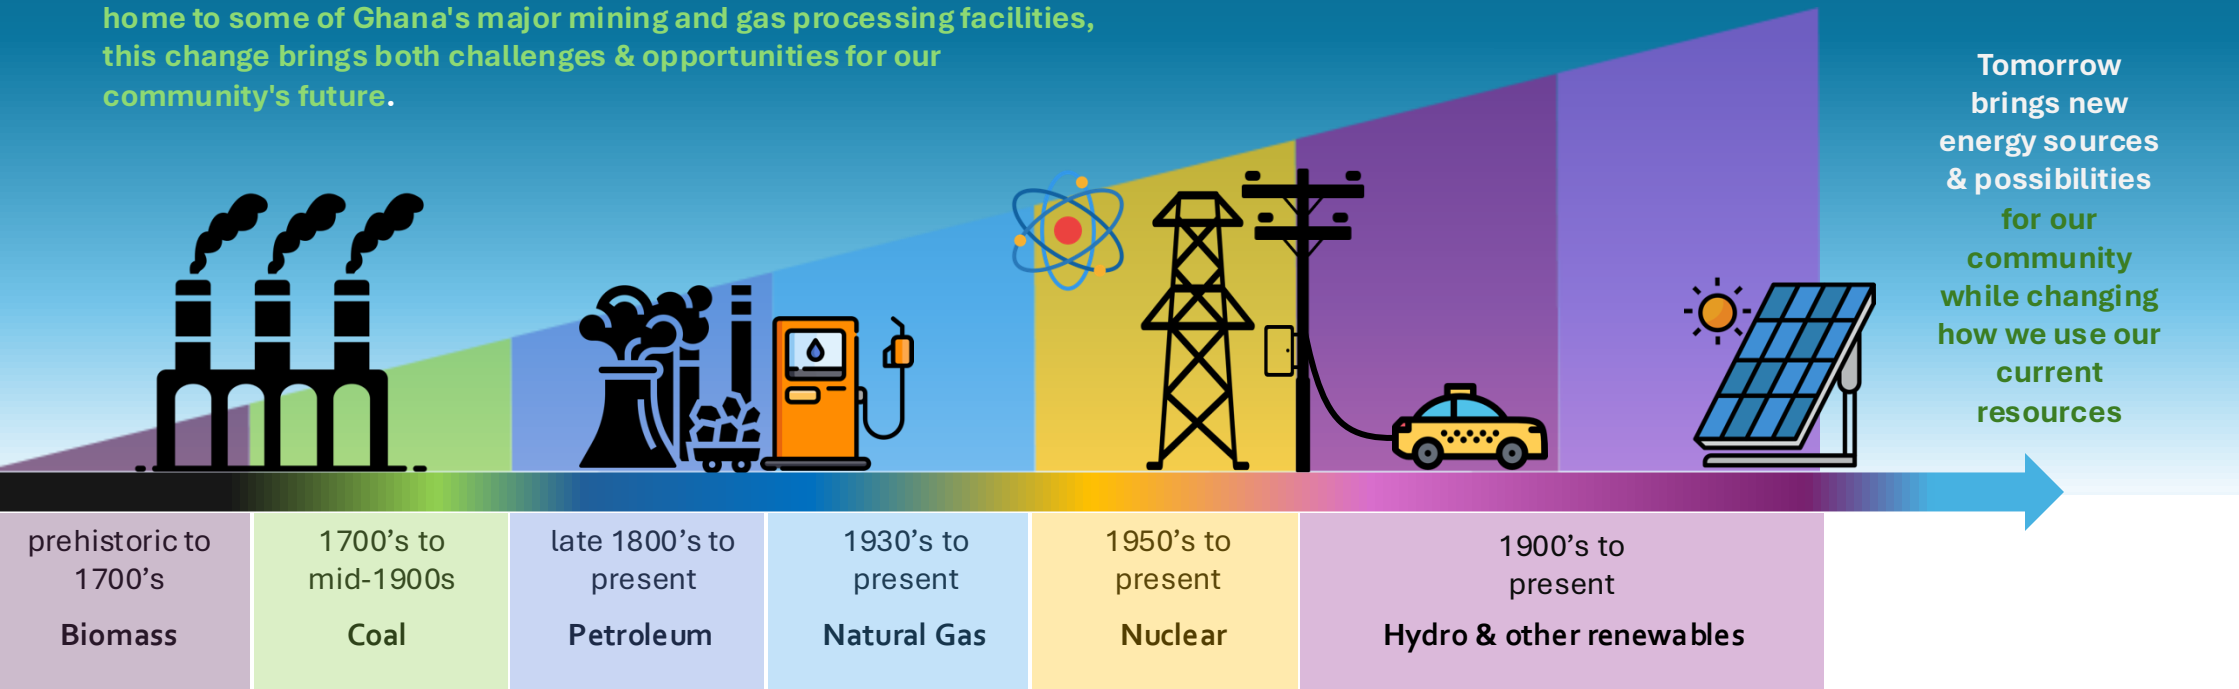

WHAT IS ENERGY TRANSITION?

Energy transition is the global shift from fossil fuels like oil & gas to cleaner energy sources such as solar & wind power. For Ellembelle, home to some of Ghana's major mining and gas processing facilities, this change brings both challenges & opportunities for our community's future.

Tomorrow brings new energy sources & possibilities for our community while changing how we use our current resources

WHY IS THIS IMPORTANT FOR ELLEMBELLE DISTRICT?

Jobs and Economy

Our district's economy & employment currently depend on natural gas facilities. Understanding energy transition helps us prepare our workforce & businesses for future changes.

Energy transition brings possibilities for new industries, skills development, & investment in renewable energy projects that could benefit our district if we prepare early.